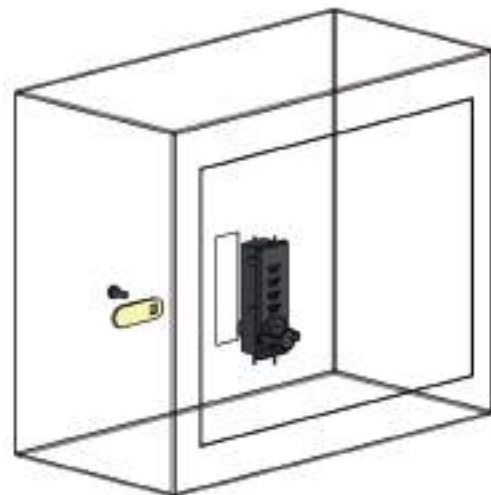

SC4-9525-V-L

**Serratura universale con combinazione a 4 cifre - Rot. 90°
Verticale con leva, per legno o ferro**

**4-digit mechanical combination lock - 90° rotation
Vertical, with cam plate - for wooden and metal cabinets**

Vertical, with cam plate - for wooden and metal cabinets

**Foro Mobile
Cabinet Hole**

**DESTRA/RH
SC4-9525DX-V-L**

**SINISTRA/LH
SC4-9525SX-V-L**