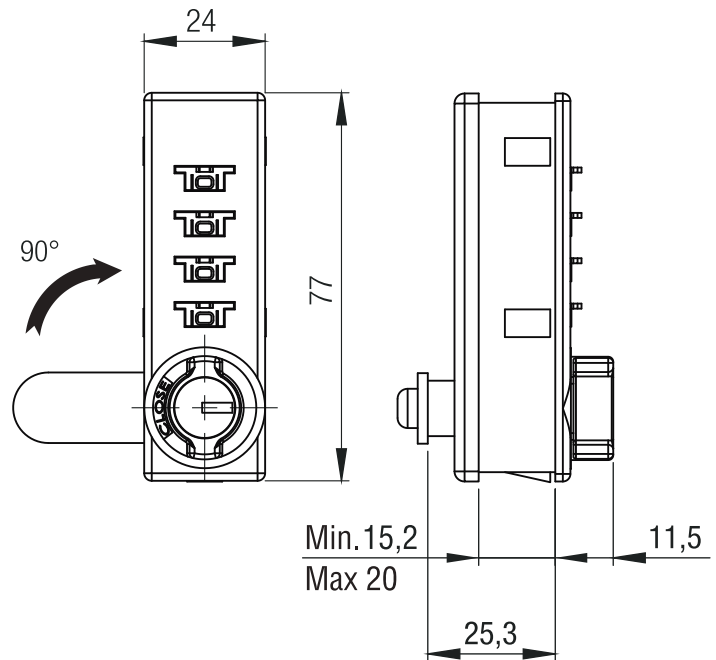

SC4-9525-V-L

**Serratura universale con combinazione a 4 cifre - Rot. 90°
Verticale con leva, per legno o ferro**

**4-digit mechanical combination lock - 90° rotation
Vertical, with cam plate - for wooden and metal cabinets**

Vertical, with cam plate - for wooden and metal cabinets

**Foro Mobile
Cabinet Hole**

**DESTRA/RH
SC4-9525DX-V-L**

**SINISTRA/LH
SC4-9525SX-V-L**