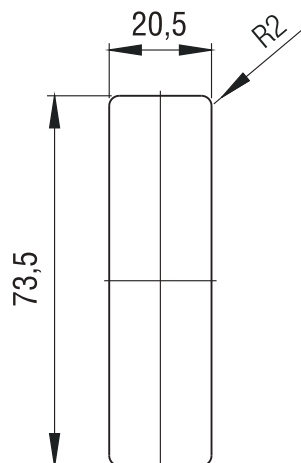

SC4-9525-V-L

**Serratura universale con combinazione a 4 cifre - Rot. 90°
Verticale con leva, per legno o ferro**

**4-digit mechanical combination lock - 90° rotation
Vertical, with cam plate - for wooden and metal cabinets**

Vertical, with cam plate - for wooden and metal cabinets

**Foro Mobile
Cabinet Hole**

**DESTRA/RH
SC4-9525DX-V-L**

**SINISTRA/LH
SC4-9525SX-V-L**