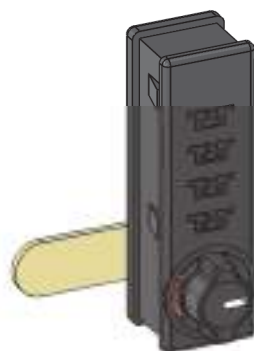

SC4-9525-V-L

**Serratura universale con combinazione a 4 cifre - Rot. 90°
Verticale con leva, per legno o ferro**

**4-digit mechanical combination lock - 90° rotation
Vertical, with cam plate - for wooden and metal cabinets**

Vertical, with cam plate - for wooden and metal cabinets

**Foro Mobile
Cabinet Hole**

**DESTRA/RH
SC4-9525DX-V-L**

**SINISTRA/LH
SC4-9525SX-V-L**