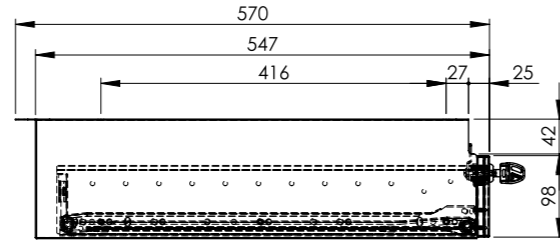

NOTE  
Front panel supplied by the customer

NOTA BENE  
1. Colore a richiesta  
2. Misure personalizzabili

NOTE  
1. Colour upon request  
2. Customizable size

TCS 100

Tiretto H.100 con Serratura  
Under-Top Pull-Out Drawer with Lock - H.100