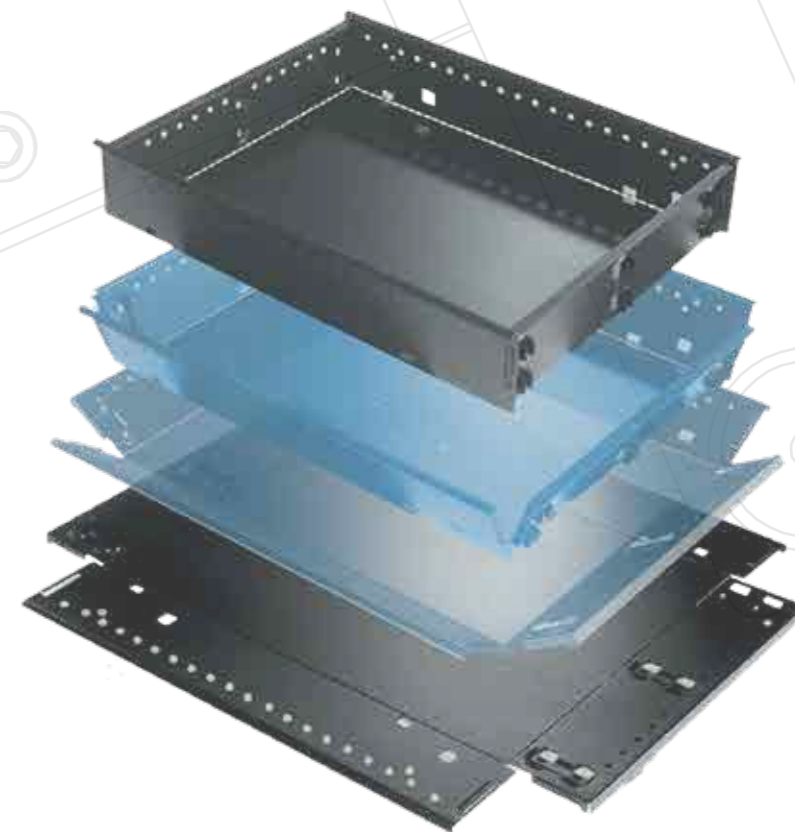

# SOLUZIONI PER UFFICIO, SCUOLA e CONTRACT

*OFFICE, SCHOOL, and  
CONTRACT SOLUTIONS*

VIDEO

**Sommario**  
Summary

**CM3**  
Cassetto metallico 3 lati per guide a rullo  
3-Sided Metal Drawer for Roller Slides

116

**CM3/6**  
Cassetto metallico 3 lati per guide a sfera  
3-Sided Metal Drawer for Ball-Bearing Slides

117

**CMP3Q-38-39**  
Cassetto metallico 3 lati piegato 380/390 per guide a rullo  
380/390 3-Sided Folded Metal Drawer for Roller Slides

120

**CMP3Q-3735**  
Cassetto metallico 3 lati piegato per guide a scomparsa con attacchi invisibili  
3-Sided Folded Metal Drawer for Concealed Slides with Invisible Bayonets

121

**CM**  
Cassetto metallico 4 lati per guide a rullo e a sfera  
4-Sided Metal Drawer for Roller and Ball-Bearing Slides