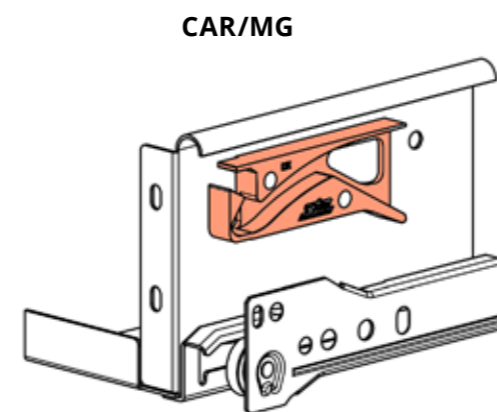

Sistema di chiusura e antiribaltamento
Locking and Anti-Tilt System

Sistema di chiusura e antiribaltamento
Locking and Anti-Tilt System

SERRATURA LOCK

LAVORAZIONE PER LEGNO
MACHINING FOR WOODEN FURNITURE

LAVORAZIONE PER FERRO
MACHINING FOR METAL FURNITURE

PERNO NORMALE
STANDARD PIN

PERNO CON SCARICO
SPECIAL PIN

RVC2 - RIVETTO IN PLASTICA PER FISSAGGI CUNEO ANTI-RIBALTAMENTO
RVC2 - PLASTIC RIVET FOR ANTI-TILT WEDGE

SERRATURA FISSAGGIO VITE
SCREW-ON LOCK

SERRATURA CLIP
CLIP-ON LOCK

MGIOC1770 - VITE DI FISSAGGIO CUNEO ANTI-RIBALTAMENTO
GIOC1770 - ANTI-TILT WEDGE FASTENING SCREW

288-O

288-V

102/16 P

"ART. AS-C... INTERASSE PERNI SU RICHIESTA
CUSTOMIZABLE DISTANCE BETWEEN PINS