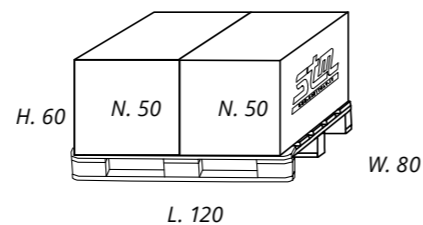

F62MS Guide a rullo soft per mobili in metallo
Roller slides for metal furniture

CODICE/CODE	L	E	🔒
F62MS 50	500	405	30