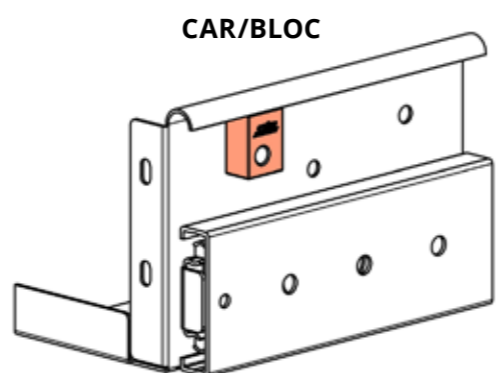

Sistema di chiusura e antiribaltamento
Locking and Anti-Tilt System

Sistema di chiusura e antiribaltamento
Locking and Anti-Tilt System

SERRATURA LOCK

LAVORAZIONE PER LEGNO
MACHINING FOR WOODEN FURNITURE

LAVORAZIONE PER FERRO
MACHINING FOR METAL FURNITURE

PERNO NORMALE
STANDARD PIN

PERNO CON SCARICO
SPECIAL PIN

RVC2 - RIVETTO IN PLASTICA PER FISSAGGI CUNEO ANTI-RIBALTAMENTO
RVC2 - PLASTIC RIVET FOR ANTI-TILT WEDGE

SERRATURA FISSAGGIO VITE
SCREW-ON LOCK

SERRATURA CLIP
CLIP-ON LOCK

MGIOC1770 - VITE DI FISSAGGIO CUNEO ANTI-RIBALTAMENTO
GIOC1770 - ANTI-TILT WEDGE FASTENING SCREW

288-O

288-V

102/16 P

"ART. AS-C... INTERASSE PERNI SU RICHIESTA
CUSTOMIZABLE DISTANCE BETWEEN PINS