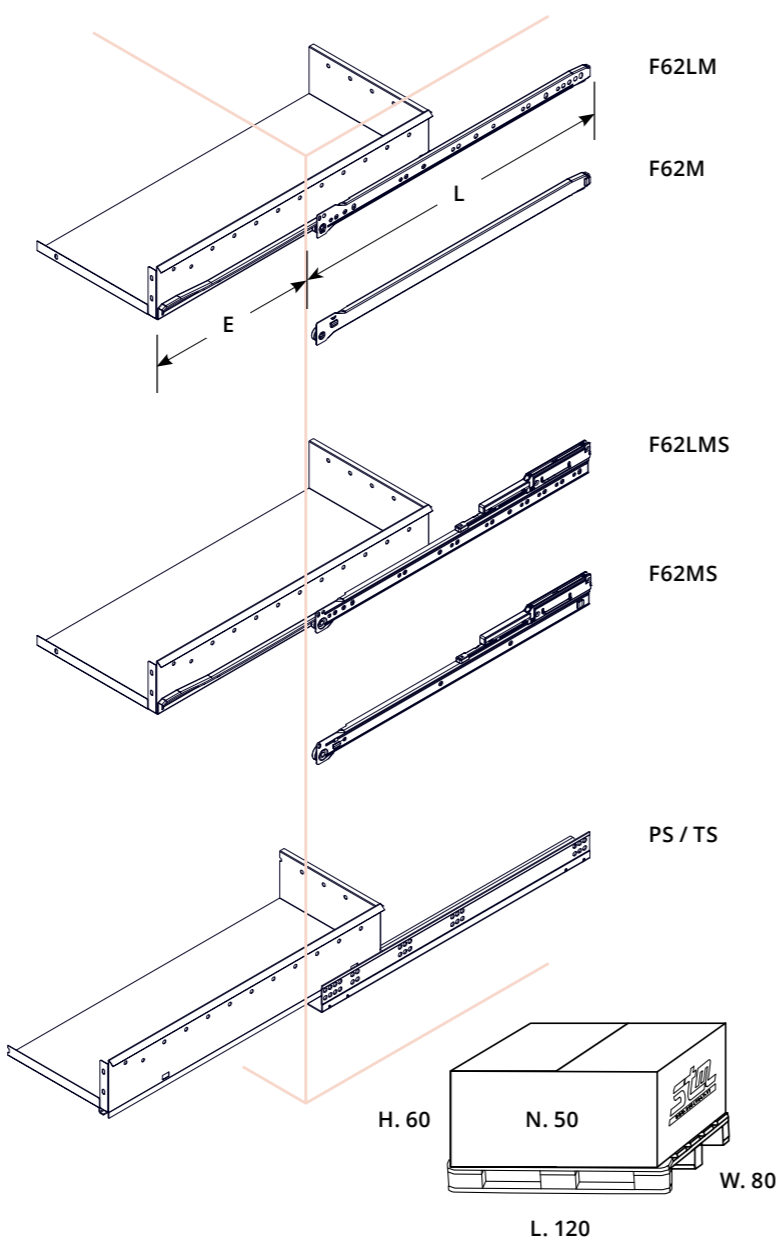

PS / TS Guide a rullo soft per mobili in metallo
Soft-closing roller slides for metal furniture

CODICE/CODE	L	E	
PSLVR35S	350	255	25
TSLV35S	350	350	35