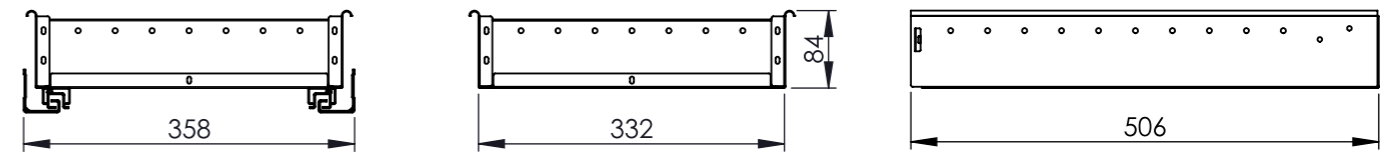

Cassetto metallico 3 lati piegato per guide a scomparsa
3-Sided Folded Metal Drawer for Concealed Slides

Finiture	Finishing
Non verniciato	Uncoated
Nero Ral 9005	Black Ral 9005
Grigio Ral 9006	Silver Ral 9006