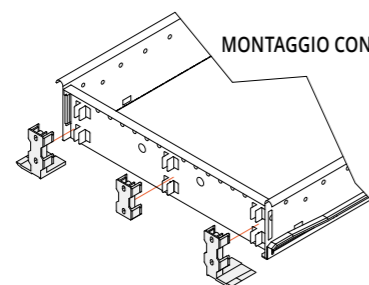

F62LM Guide a rullo per mobili in legno Roller Slides for Wooden Furniture			
CODICE/CODE	L	E	🔒
F62LM 50	500	405	25
F62LM 55	550	445	25

F62M Guide a rullo per mobili in metallo Roller Slides for Metal Furniture			
CODICE/CODE	L	E	🔒
F62M 50	500	405	25
F62M 55	550	445	25

F62LMS Guide a rullo ammortizzate per mobili in legno Soft-Closing Roller Slides for Wooden Furniture			
CODICE/CODE	L	E	🔒
F62LMS 50	500	405	30

F62MS Guide a rullo ammortizzate per mobili in metallo Soft-Closing Roller Slides for Metal Furniture			
CODICE/CODE	L	E	🔒
F62MS 50	500	405	30

DISTANZIALE FRONTALE
DRAWER FRONT SPACER

Codice / Code: DF 60-N