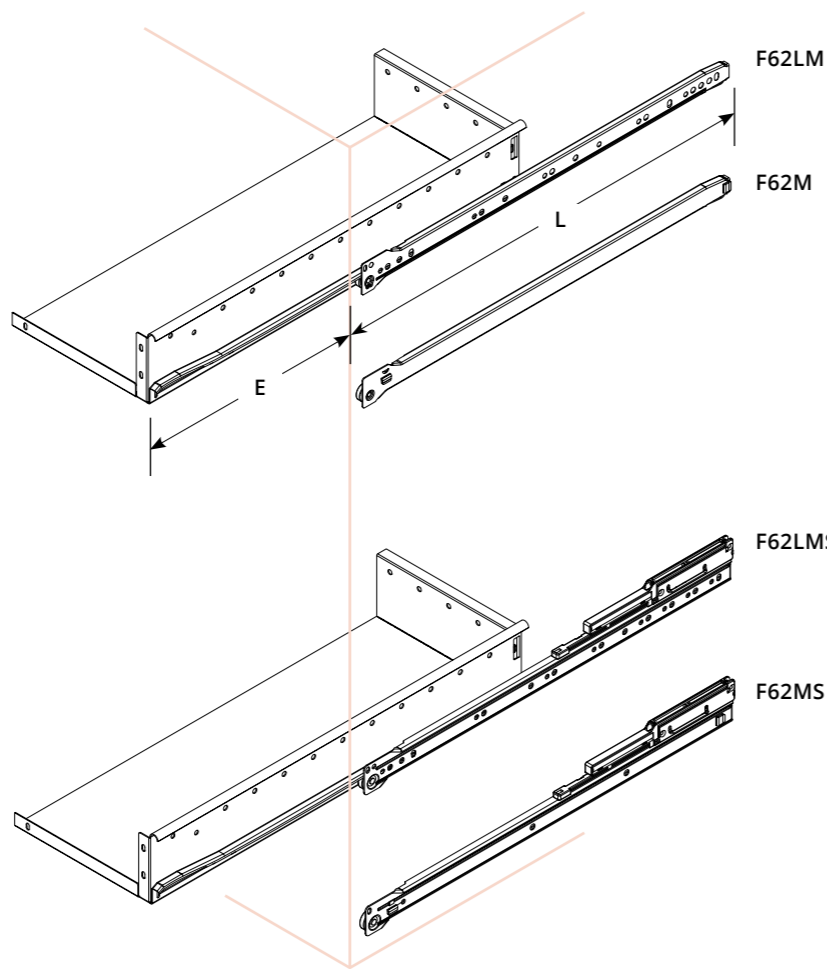

F62MS Guide a rullo soft per mobili in metallo Roller slides for metal furniture

CODICE/CODE	L	E	🔒
F62MS 50	500	405	30