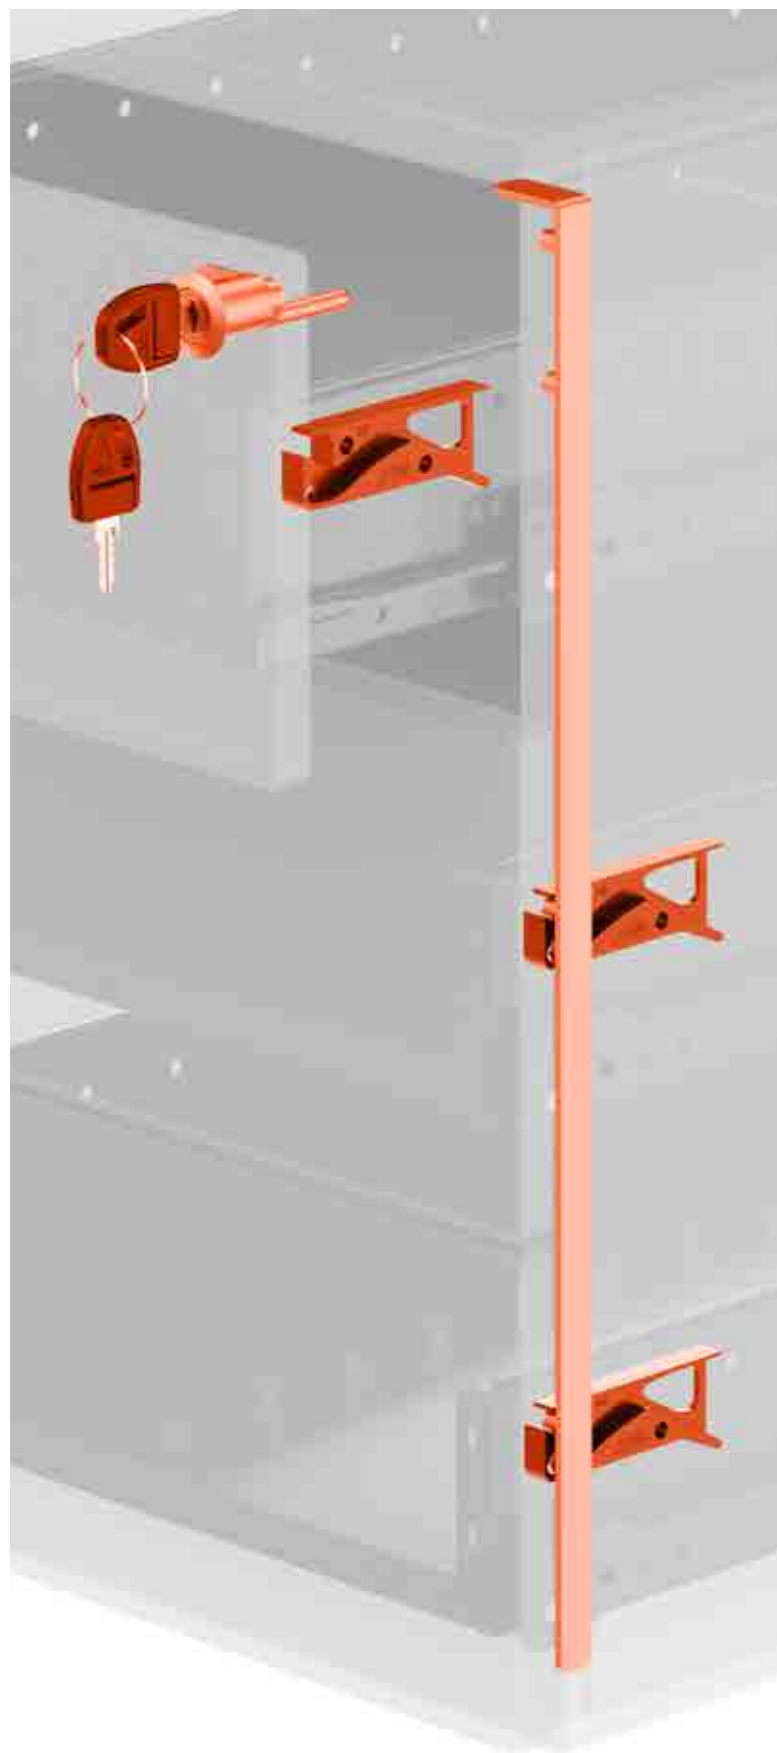

Sistema di chiusura e antiribaltamento
Locking and Anti-Tilt System

Sistema di chiusura e antiribaltamento
Locking and Anti-Tilt System

SERRATURA LOCK

LAVORAZIONE PER LEGNO
MACHINING FOR WOODEN FURNITURE

LAVORAZIONE PER FERRO
MACHINING FOR METAL FURNITURE

PERNO NORMALE
STANDARD PIN

PERNO CON SCARICO
SPECIAL PIN

RVC2 - RIVETTO IN PLASTICA PER FISSAGGI CUNEO ANTI-RIBALTAMENTO
RVC2 - PLASTIC RIVET FOR ANTI-TILT WEDGE

SERRATURA FISSAGGIO VITE
SCREW-ON LOCK

SERRATURA CLIP
CLIP-ON LOCK

MGIOC1770 - VITE DI FISSAGGIO CUNEO ANTI-RIBALTAMENTO
GIOC1770 - ANTI-TILT WEDGE FASTENING SCREW

288-O

288-V

102/16 P

"ART. AS-C... INTERASSE PERNI SU RICHIESTA
CUSTOMIZABLE DISTANCE BETWEEN PINS