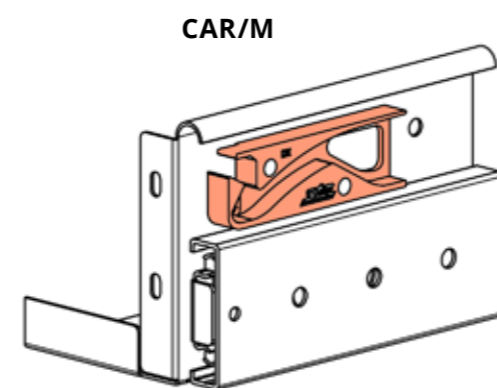

Sistema di chiusura e antiribaltamento
Locking and Anti-Tilt System

Sistema di chiusura e antiribaltamento
Locking and Anti-Tilt System

SERRATURA LOCK

LAVORAZIONE PER LEGNO
MACHINING FOR WOODEN FURNITURE

LAVORAZIONE PER FERRO
MACHINING FOR METAL FURNITURE

PERNO NORMALE
STANDARD PIN

PERNO CON SCARICO
SPECIAL PIN

RVC2 - RIVETTO IN PLASTICA PER FISSAGGI CUNEO ANTI-RIBALTAMENTO
RVC2 - PLASTIC RIVET FOR ANTI-TILT WEDGE

SERRATURA FISSAGGIO VITE
SCREW-ON LOCK

SERRATURA CLIP
CLIP-ON LOCK

MGIOC1770 - VITE DI FISSAGGIO CUNEO ANTI-RIBALTAMENTO
GIOC1770 - ANTI-TILT WEDGE FASTENING SCREW

288-O

288-V

102/16 P

"ART. AS-C... INTERASSE PERNI SU RICHIESTA
CUSTOMIZABLE DISTANCE BETWEEN PINS