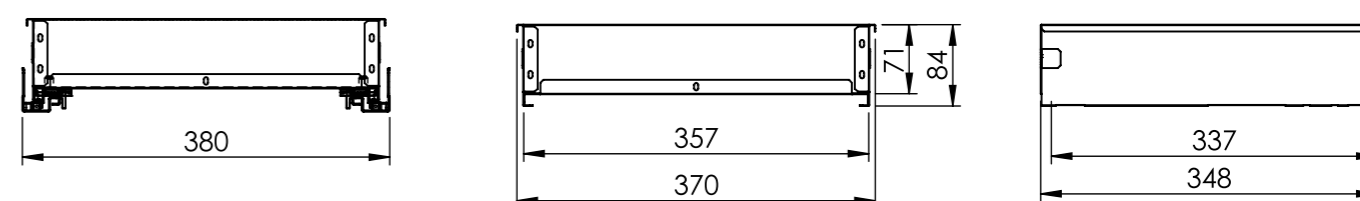

CMP3Q-3735

Cassetto metallico 3 lati piegato per guide a scomparsa con attacchi invisibili
3-Sided Folded Metal Drawer for Concealed Slides with Invisible Bayonets

PSLV-R Guide sottocassetto ammortizzate estrazione parziale con regolazione eccentrica per mobili in legno
Soft-closing single-extension under-mounted slides for wooden furniture with eccentric adjustment pin

CODICE/CODE	L	E	
PSLVR35S	350	255	25