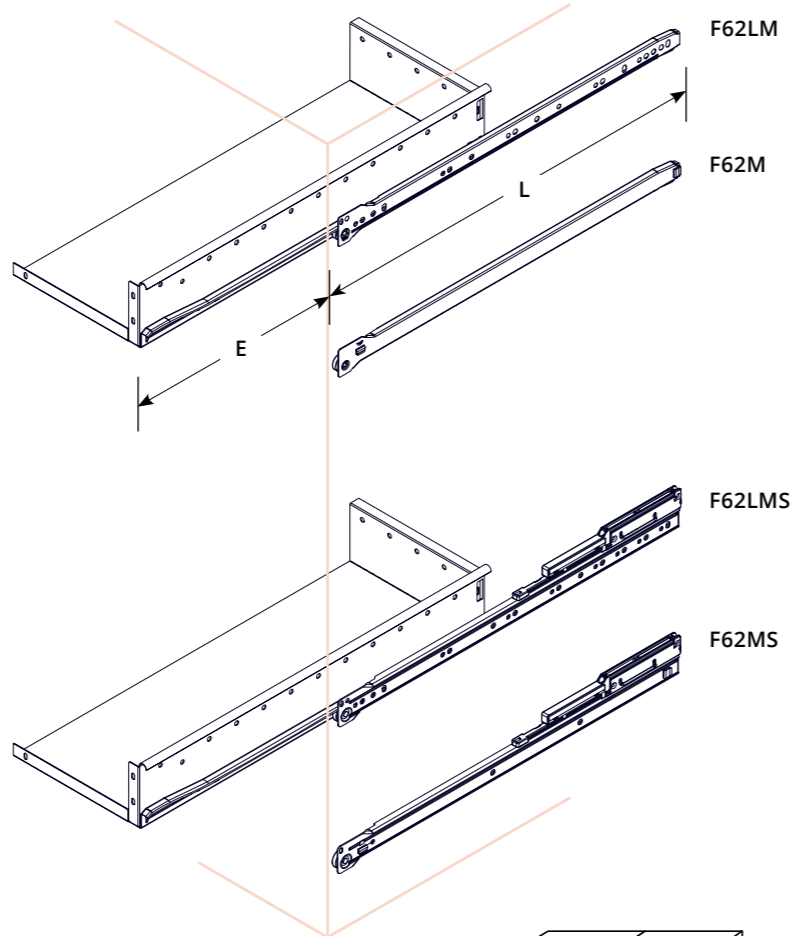

F62MS Guide a rullo soft per mobili in metallo
Roller slides for metal furniture

CODICE/CODE	L	E	🔒
F62MS 50	500	405	30