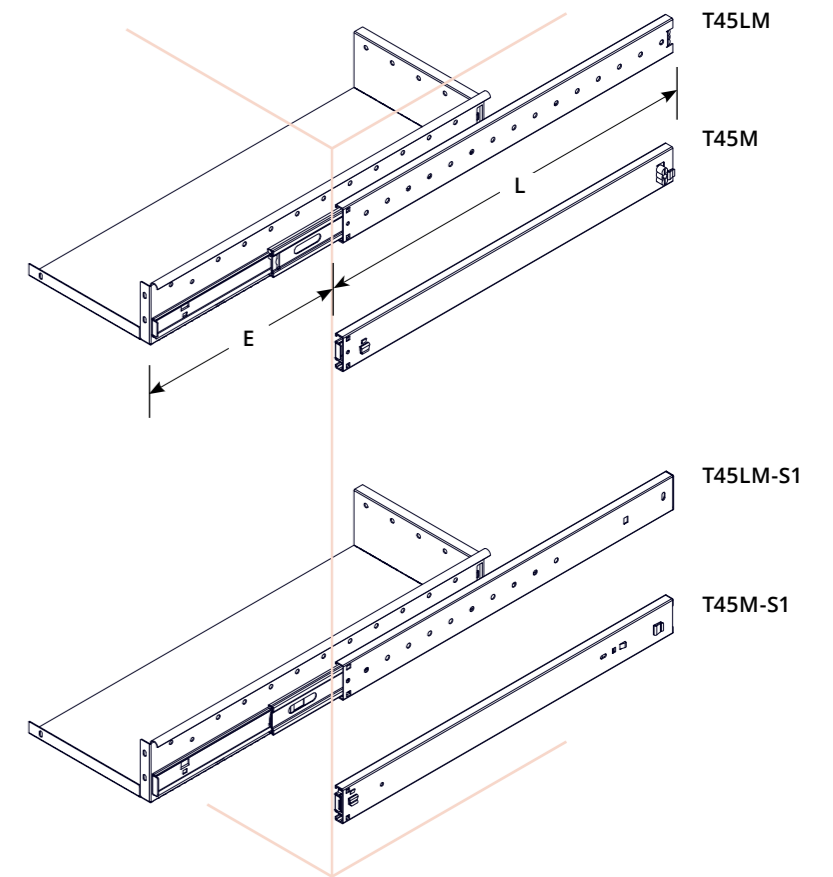

T45M-S1 Guide a sfera ammortizzate estrazione totale per mobili in metallo Soft-closing full-extension ball-bearing slides for metal furniture

CODICE/CODE	L	E	🔒
T45M50S1	500	500	45