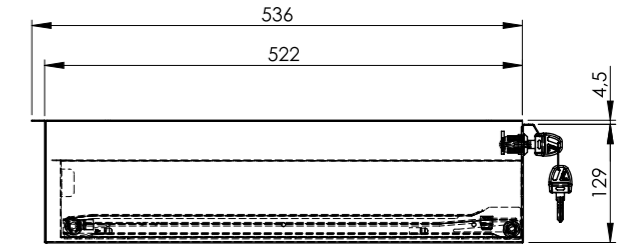

TCS 130

Tiretto Sotto Piano H. 130
Under-Top Pull-Out Drawer with Lock - H130

NOTA BENE
1. Colore a richiesta
2. Misure personalizzabili

NOTE
1. Colour upon request
2. Customizable size