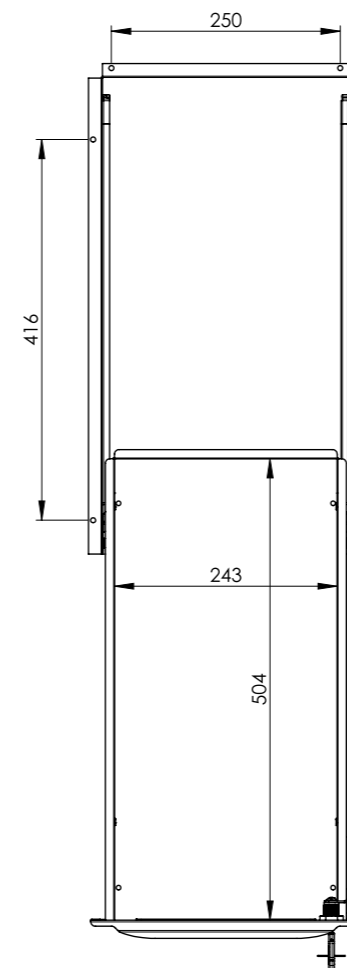

TCS 130

Tiretto Sotto Piano H. 130
Under-Top Pull-Out Drawer with Lock - H130

NOTA BENE
1. Colore a richiesta
2. Misure personalizzabili

NOTE
1. Colour upon request
2. Customizable size