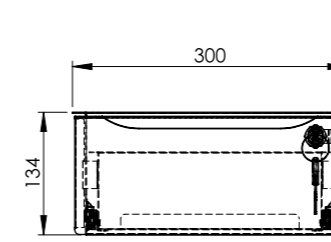

TCS 130

Tiretto Sotto Piano H. 130
Under-Top Pull-Out Drawer with Lock - H130

NOTA BENE
1. Colore a richiesta
2. Misure personalizzabili

NOTE
1. Colour upon request
2. Customizable size