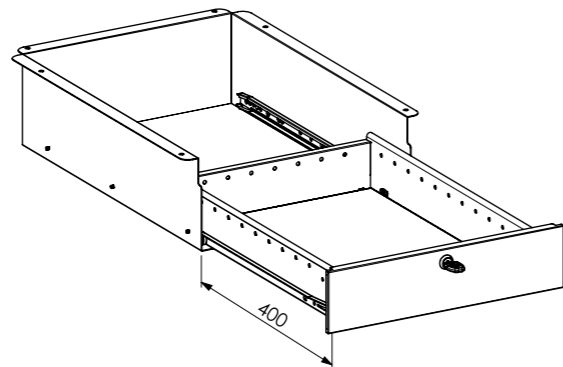

NOTE  
Front panel supplied by the customer

NOTA BENE  
1. Colore a richiesta  
2. Misure personalizzabili

NOTE  
1. Colour upon request  
2. Customizable size

TCS 100

Tiretto H.100 con Serratura  
Under-Top Pull-Out Drawer with Lock - H.100