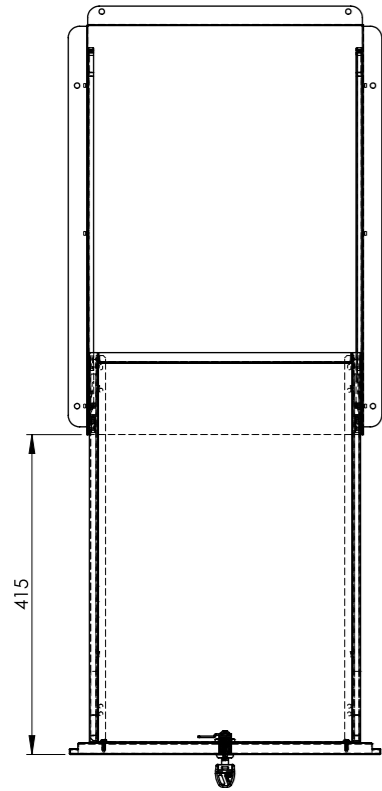

NOTE  
Front panel supplied by the customer

NOTA BENE  
1. Colore a richiesta  
2. Misure personalizzabili

NOTE  
1. Colour upon request  
2. Customizable size

TCS 100

Tiretto H.100 con Serratura  
Under-Top Pull-Out Drawer with Lock - H.100