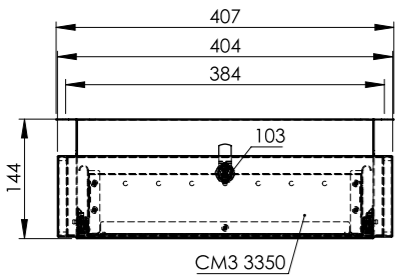

NOTE  
Front panel supplied by the customer

NOTA BENE  
1. Colore a richiesta  
2. Misure personalizzabili

NOTE  
1. Colour upon request  
2. Customizable size

TCS 100

Tiretto H.100 con Serratura  
Under-Top Pull-Out Drawer with Lock - H.100