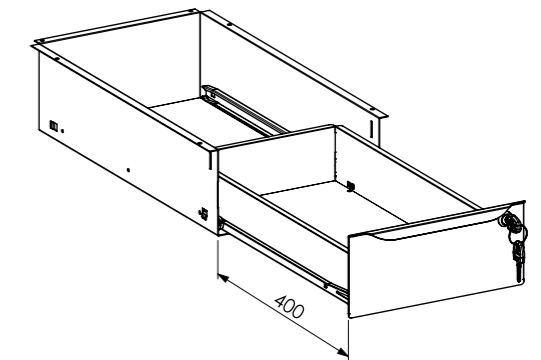

TCS 130

Tiretto Sotto Piano H. 130
Under-Top Pull-Out Drawer with Lock - H130

NOTA BENE
1. Colore a richiesta
2. Misure personalizzabili

NOTE
1. Colour upon request
2. Customizable size