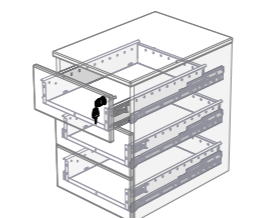

Sistema di chiusura e antiribaltamento
Locking and Anti-Tilt System

124