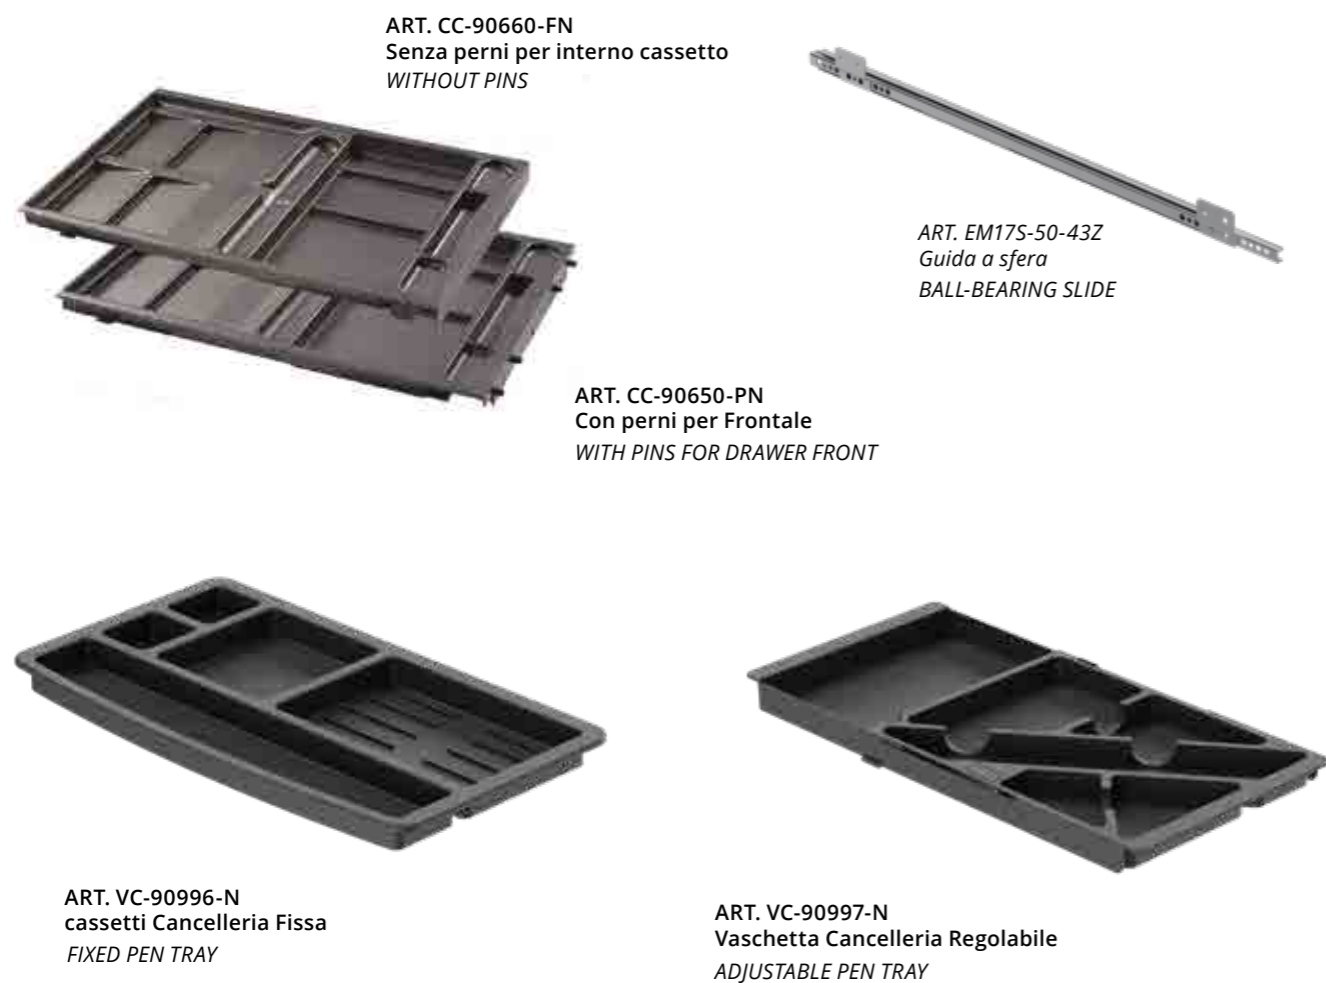

Cassetti Cancelleria In Plastica

Plastic Stationery Trays

ART. CC-90660-FN
Senza perni per interno cassetto
WITHOUT PINS

ART. EM17S-50-43Z
Guida a sfera
BALL-BEARING SLIDE

ART. CC-90650-PN
Con perni per Frontale
WITH PINS FOR DRAWER FRONT

ART. VC-90996-N
cassetti Cancelleria Fissa
FIXED PEN TRAY

ART. VC-90997-N
Vaschetta Cancelleria Regolabile
ADJUSTABLE PEN TRAY

Finiture		Finishing	
☐	Non verniciato	☐	Uncoated
☐	Nero Ral 9005	☐	Black Ral 9005
☐	Grigio Ral 9006	☐	Silver Ral 9006

CODICE / CODE	PROFONDITÀ / DEPTH
FPC3 - 45	450
FPC3 - 50	500
FPC3 - 70	700