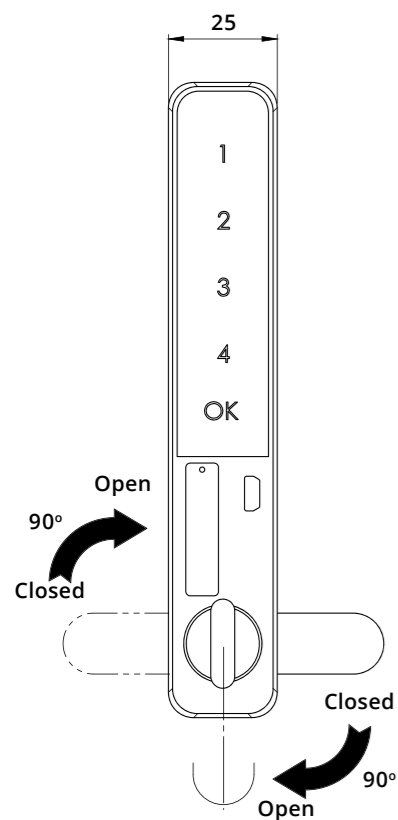

Serratura a combinazione elettronica con Bilancino o Leva - Rot. 90°
Electronic Combination Lock with Standard Cam Plate or Lever for Lock Bars - 90° Rotation

Montaggio su anta in legno
Assembly on Wooden Door

Montaggio su anta in ferro
Assembly on Metal Door

Caratteristiche e vantaggi / Features and benefits

- Design con pulsanti touch; password impostabile da 4 a 15 cifre, miliardi di password disponibili.
- La password può essere impostata e modificata dall'utente e memorizzata automaticamente allo spegnimento.
- La pila a bottone (CR2032) garantisce oltre 3.000 attivazioni ed è facilmente sostituibile. Avviso automatico di batterie esaurite
- Tecnologia Antifurto e funzione password con PIN falso.
- Attivazione automatica allarme dopo il quarto inserimento di password errata.
- Disponibile Decoder con gestione password multilivello.
- Disponibili sia password utente che password gestore.
- Rotazione 90°.
- Touch pad button design, password can consist of 4-15 digits, billions of password available
- Password can be set and changed by users, and memorized automatically when power off.
- The button cell (CR2032) can be used for 3,000 times and replaced easily. Automatic power shortage prompts.
- Introduced with Anti-Theft Technology and Fake PIN password function
- Auto-alarm will be activated when input wrong password 4 times.
- Decoder can be provided with Multilayer password management
- Both user password and management password available.
- Rotation 90°.

Serratura elettronica con Bracciale
Electronic Wrist Card Lock

Caratteristiche e vantaggi / Features and benefits