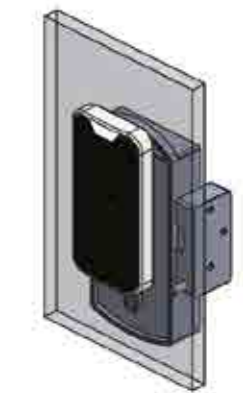

Apertura anta sx
(serratura su lato dx)
Left door opening
(lock on the right side)

Apertura anta sx
(serratura su lato dx)
Left door opening
(lock on the right side)

Caratteristiche e vantaggi / Features and benefits

- Design con pulsanti touch; password impostabile da 4 a 15 cifre, miliardi di password disponibili.
- La password può essere impostata e modificata dall'utente e memorizzata automaticamente allo spegnimento.
- La pila a bottone (CR2032) garantisce oltre 3.000 attivazioni ed è facilmente sostituibile. Avviso automatico di batterie esaurite
- Tecnologia Antifurto e funzione password con PIN falso.
- Attivazione automatica allarme dopo il quarto inserimento di password errata.
- Disponibile Decoder con gestione password multilivello.
- Disponibili sia password utente che password gestore.
- Rotazione 90°.
- Touch pad button design, password can consist of 4-15 digits, billions of password available
- Password can be set and changed by users, and memorized automatically when power off.
- The button cell (CR2032) can be used for 3,000 times and replaced easily. Automatic power shortage prompts.
- Introduced with Anti-Theft Technology and Fake PIN password function
- Auto-alarm will be activated when input wrong password 4 times.
- Decoder can be provided with Multilayer password management
- Both user password and management password available.
- Rotation 90°.