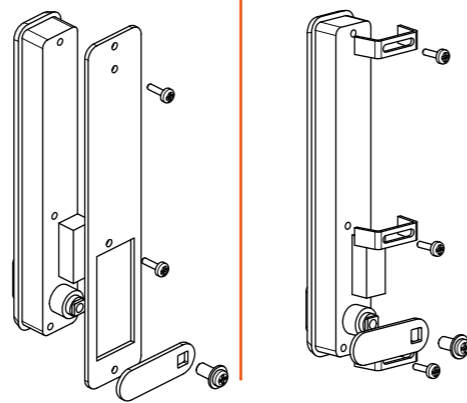

Montaggio su anta in legno
Assembly on Wooden Door

Montaggio su anta in ferro
Assembly on Metal Door