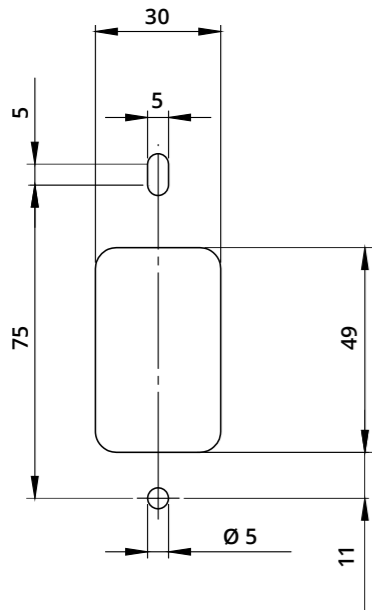

Lavorazione su anta
Door Processing