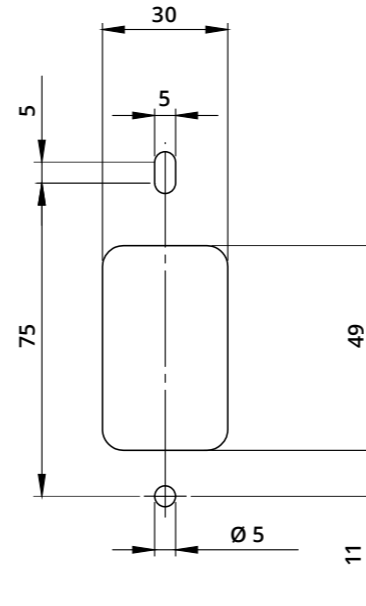

Lavorazione su anta
Door Processing

Lavorazione su anta
Door Processing