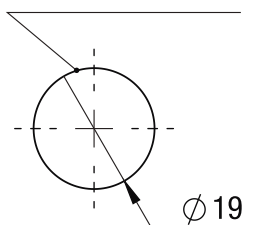

337

Serratura universale intaglio quadrato - Rot. 90° Square box universal lock for wooden and metal furniture - 90° rotation

Foro Mobile Metallo
Metal Cabinet Hole

Foro Mobile Legno
Wood Cabinet Hole

Cilindro
Cylinder

Chiave
Key

Leva diritta
Straight
Cam Plate

A

Leva piegata
Bent
Cam Plate

B

Leva con perni ad asta
Cam Plate with
Lock Bar Pins

C

Perno
Tail