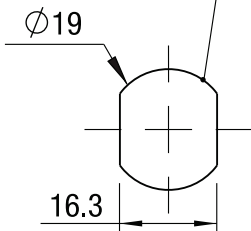

Foro Mobile Metallo
Metal Cabinet Hole