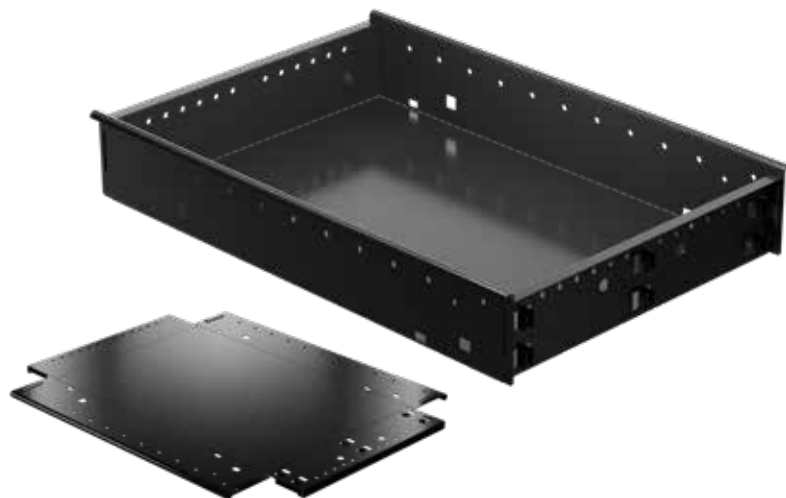

Cassetto metallico 4 lati per guide a rullo e a sfera 4-Sided Metal Drawer for Roller and Ball-Bearing Slides

Finiture Finishing

☐	Non verniciato	Uncoated
☐	Nero Ral 9005	Black Ral 9005
☐	Grigio Ral 9006	Silver Ral 9006

CODICE / CODE PROFONDITÀ / DEPTH

CM 3345	450
CM 3350	510
CM 3370	710