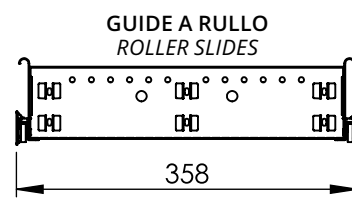

Cassetto metallico 4 lati per guide a rullo e a sfera 4-Sided Metal Drawer for Roller and Ball-Bearing Slides

Finiture Finishing

☐	Non verniciato	Uncoated
☐	Nero Ral 9005	Black Ral 9005
☐	Grigio Ral 9006	Silver Ral 9006

CODICE / CODE PROFONDITÀ / DEPTH

CM 3345	450
CM 3350	510
CM 3370	710