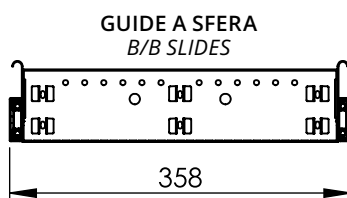

Cassetto metallico 4 lati per guide a rullo e a sfera 4-Sided Metal Drawer for Roller and Ball-Bearing Slides

Finiture Finishing

☐	Non verniciato	Uncoated
☐	Nero Ral 9005	Black Ral 9005
☐	Grigio Ral 9006	Silver Ral 9006

CODICE / CODE PROFONDITÀ / DEPTH

CM 3345	450
CM 3350	510
CM 3370	710