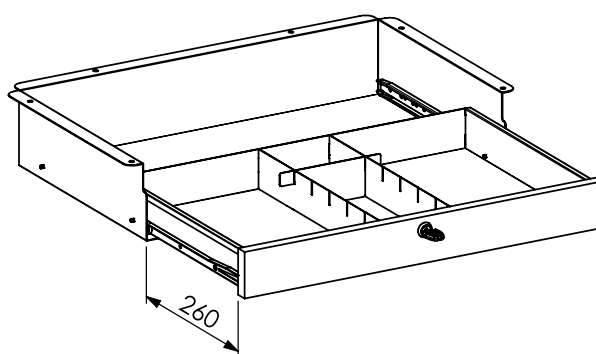

**Cassetto sottopiano H.70**  
Under-Top Pull-Out Drawer - H.70

**NOTA BENE**  
Frontale fornito dal cliente

**NOTE**  
Front panel supplied by the customer

**NOTA BENE**  
1. Colore a richiesta  
2. Misure personalizzabili

**NOTE**  
1. Colour upon request  
2. Customizable size