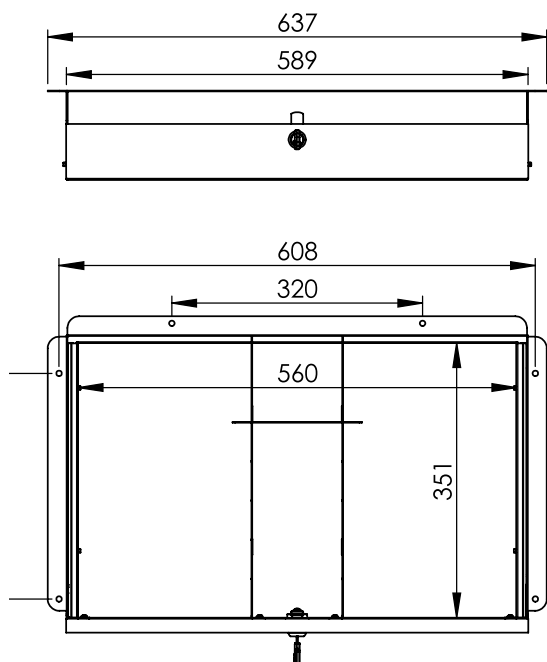

**Cassetto sottopiano H.70**  
Under-Top Pull-Out Drawer - H.70

**NOTA BENE**  
Frontale fornito dal cliente

**NOTE**  
Front panel supplied by the customer

**NOTA BENE**  
1. Colore a richiesta  
2. Misure personalizzabili

**NOTE**  
1. Colour upon request  
2. Customizable size